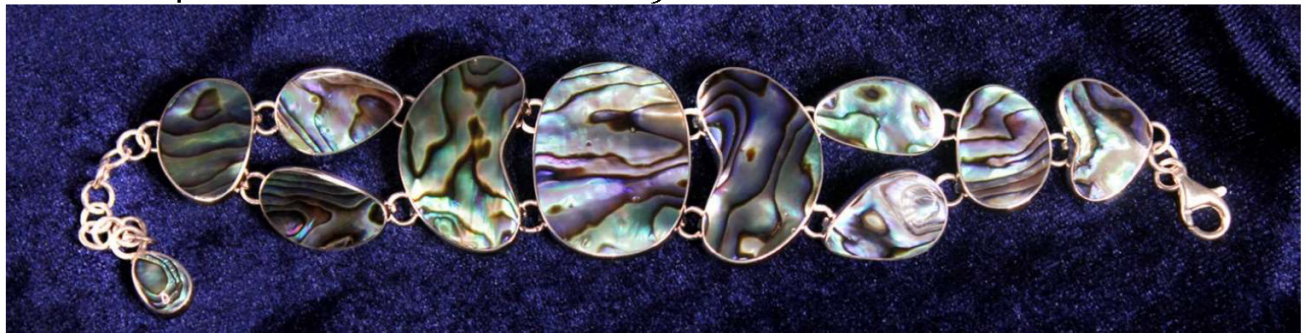

Zen Crescent Paua Earrings
ZEE-4

Zen Crescent MOP Earrings
ZEE-5

Zen Crescent Blk Lip Earrings
ZEE-2

ZEN COLLECTION

New Zealand Paua Shell Zen Collar
ZEC-4

Mother of Pearl Zen Collar
ZEC-5

Black Lip Mussel & Koa Zen Collar
ZEC-2

New Zealand Paua Shell Zen Bracelet **ZEB-4**

Mother of Pearl Zen Bracelet **ZEB-5**

Black Lip Mussel and Koa Wood Zen Bracelet **ZEB-2**

TED DAILEY is an award winning artist, originally from Arizona, where he was a top competitive horse trainer, specializing in English, Western and Dressage. In 1978, he visited his family, who lived in the quaint village of Holualoa. He fell in love with the tropical paradise and decided to close his stables and relocate.