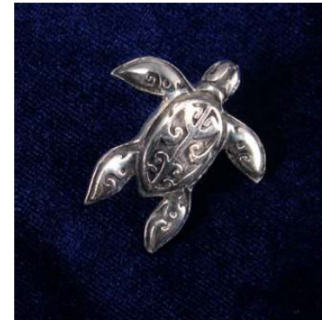

Tribal Honu Pendant SM
TRP-3A